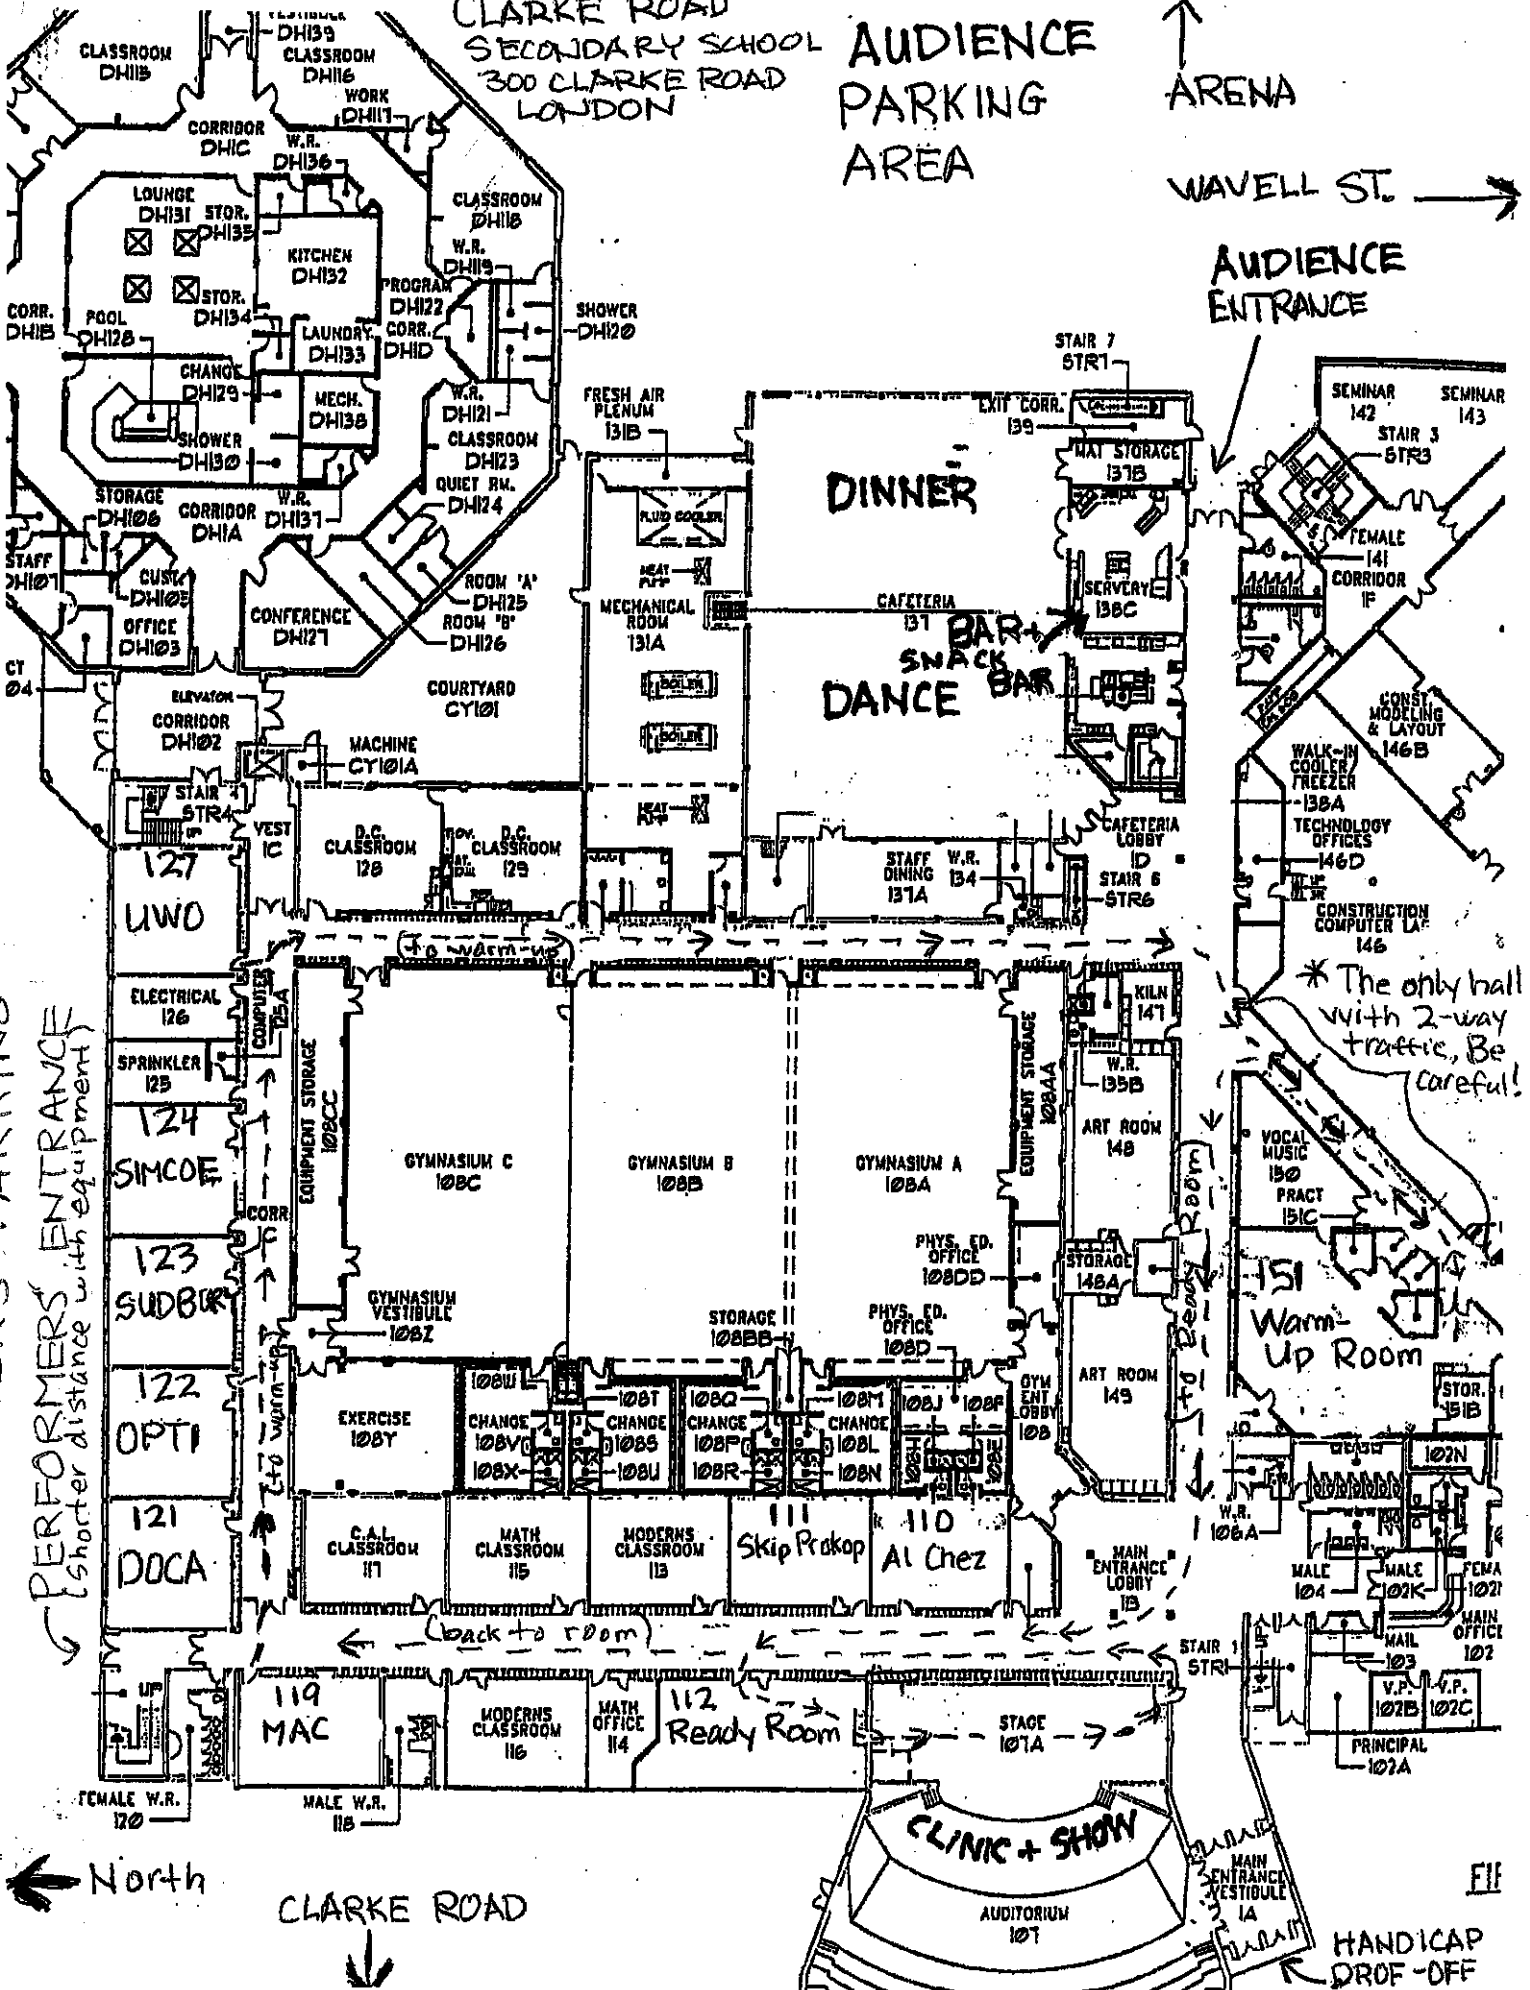

CLARKE ROAD
SECONDARY SCHOOL
300 CLARKE ROAD
LONDON

AUDIENCE
PARKING
AREA

↑
ARENA

→
WAVELL ST.

AUDIENCE
ENTRANCE

PERFORMERS' PARKING
PERFORMERS' ENTRANCE
(shorter distance with equipment)

← North

CLARKE ROAD
↓

FILE

HANDICAP
DROP-OFF